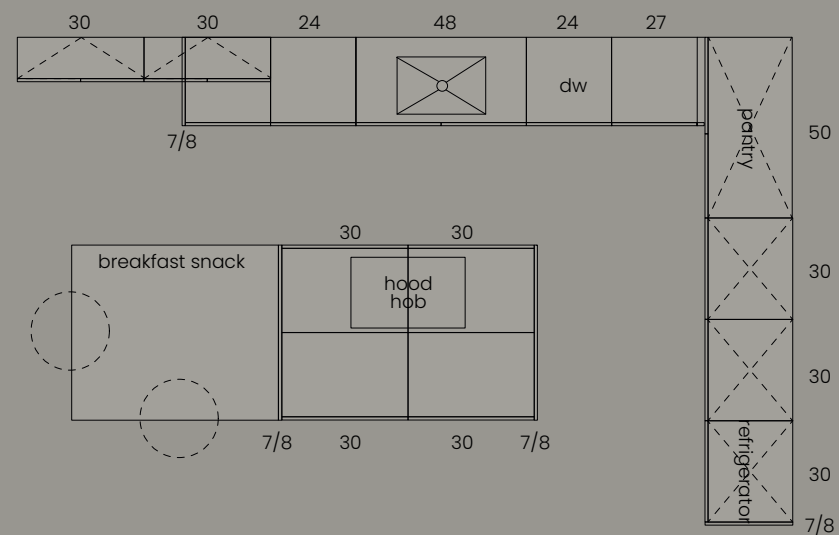

M/D MELAMINE
PALISSANDRO

M/A MELAMINE
GRIGIO NEBBIA

03

M/C MELAMINE
OLMO GRIGIO

M/A MELAMINE
GRIGIO NEBBIA

VIRGOLA KITCHEN TECHNICAL DATA