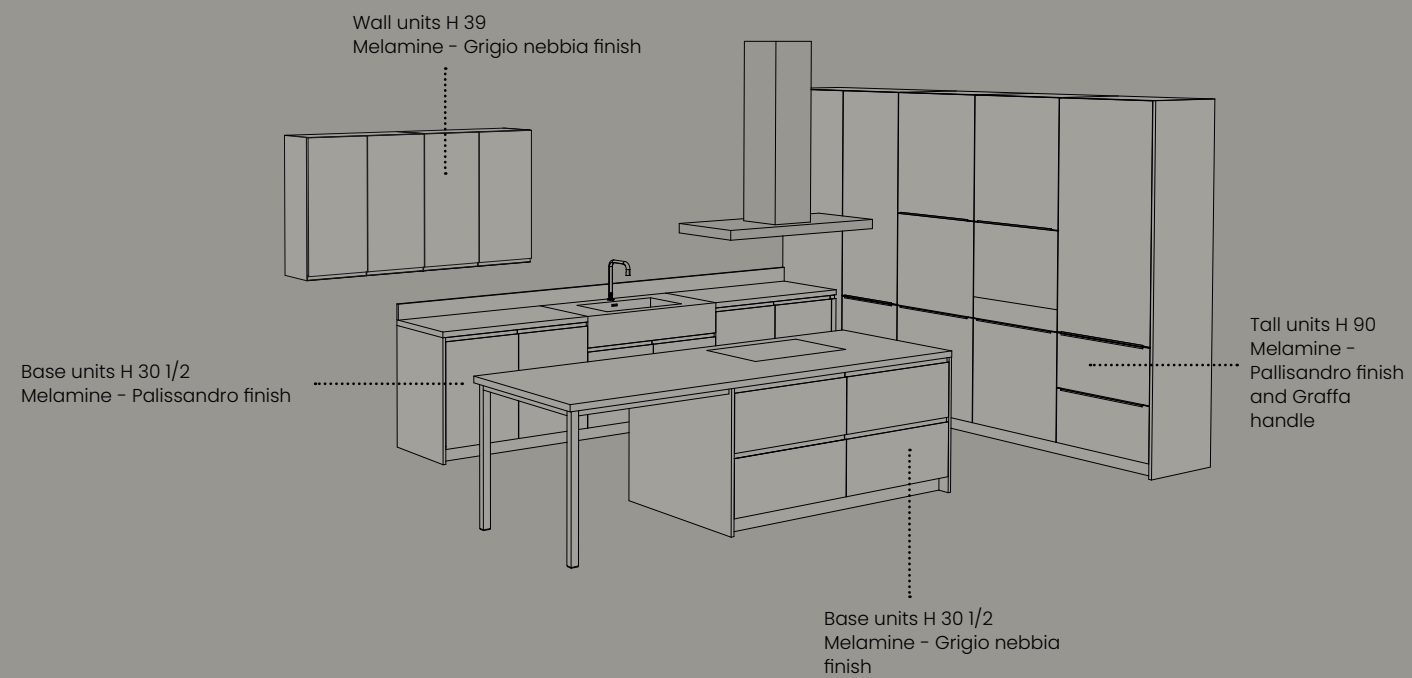

M/D MELAMINE
PALISSANDRO

M/A MELAMINE
GRIGIO NEBBIA

03

M/C MELAMINE
OLMO GRIGIO

M/A MELAMINE
GRIGIO NEBBIA

VIRGOLA KITCHEN TECHNICAL DATA