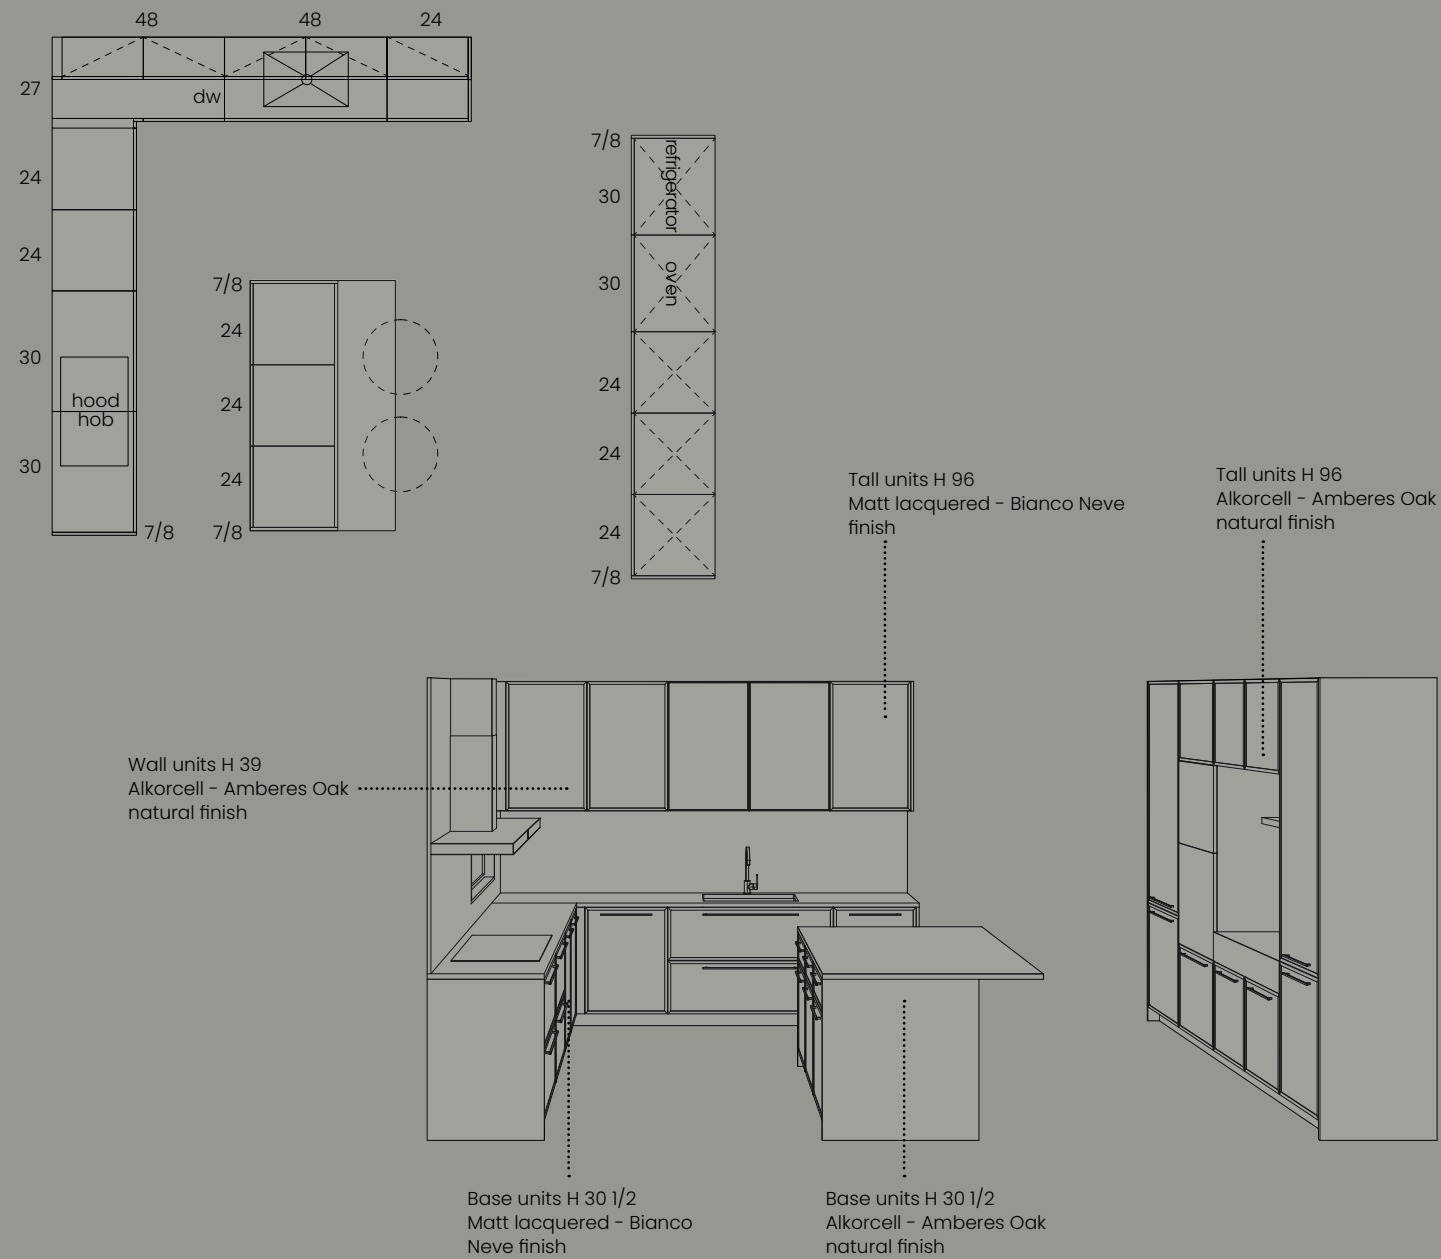

AK/B ALKORCELL
AMBERES OAK NATURAL

LA/A MATT LACQUERED
BIANCO NEVE

05

AK/B ALKORCELL
AMBERES OAK NATURAL

LA/A MATT LACQUERED
CAPPUCCINO

TELA KITCHEN TECHNICAL DATA