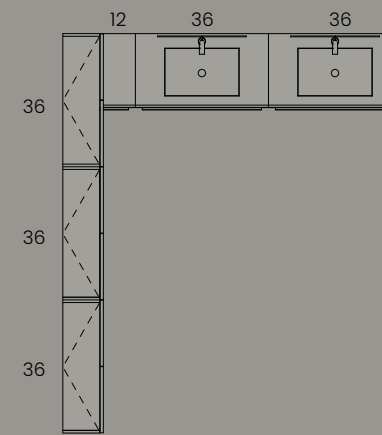

PIANA BATH TECHNICAL DATA

Wall units H 36
Matt Excimer - Blu 380

Panels with shelves
Melamine - Olmo Corda finish