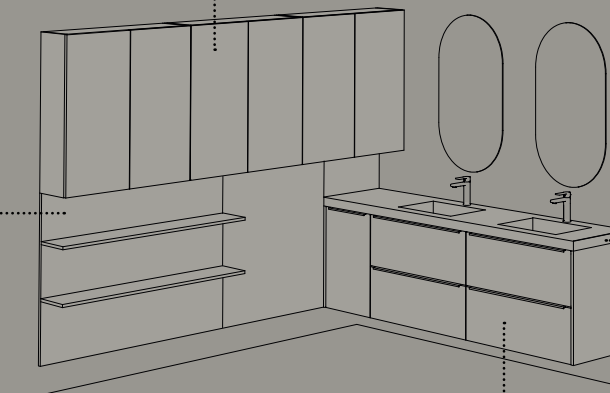

Sink top in marble
Callacatta Gold

Sink base units H 27
Pet - Nocciola finish
and Graffa handle