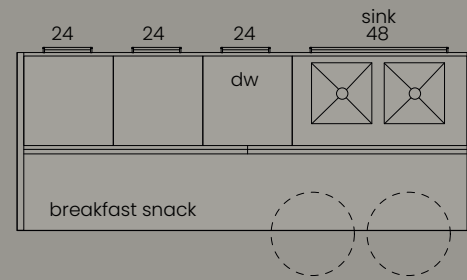

M/B MELAMINE
OLMO CORDA

PET/A MATT PET
BIANCO POLO

01

M/B MELAMINE
OLMO CORDA

PET/A PET MATT
NOCCIOLA

EX/A MATT EXCIMER
BLU 380

PIANA KITCHEN TECHNICAL DATA

Over columns H 18
Melamine - Olmo Corda finish

Base units H 30 1/2
Melamine - Olmo Corda
finish and Tondo handle

Worktop in marble
Callacatta Gold

Tall units H 84
Melamine - Olmo
Corda finish
and Tondo handle

Base units H 30 1/2
Melamine - Olmo Corda finish
and Tondo handle