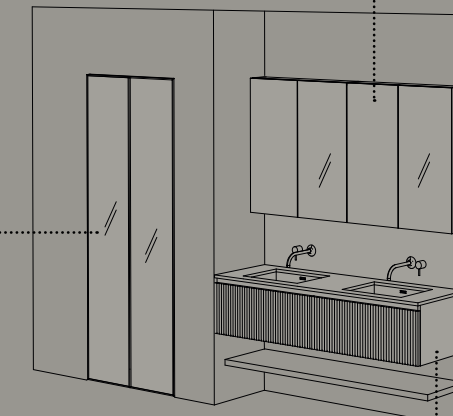

PIANA NH BATH

Each element perfectly serves its function. The base units are in matt lacquered striped Snow White finish, the low shelf is in wood with Sand Elm finish while the storage wall units are in mirrored glass. The tall units on the side are characterized by bronze aluminum framed door with clear cannulated glass and reflect the decor of the bathroom cabinet fronts.

Ogni elemento assolve perfettamente alla sua funzione. Le basi sono in laccato opaco rigato finitura Bianco neve, la mensola bassa è in legno finitura Olmo sabbia mentre i pensili contenitori sono in vetro specchio. Le colonne a lato sono caratterizzate da anta telaio alluminio bronzo con vetro cannettato trasparente e riprendono il decoro dei frontali del mobile bagno.

Wall units H 39
Veneered wood - Olmo Sabbia
finish with lines

Base units H 30 1/2
Melamine - Bianco finish
with groove

Open space units H 30 1/2
Veneered wood - Olmo Sabbia
finish

Tall units H 84
Melamine - Bianco finish

PIANA NH BATH TECHNICAL DATA

Wall units H 36
Mirror finish

Tall glass units H 84
Aluminium frame - Bronze finish
and cannulated clear glass

Sink top in marble
Calacatta Gold

Shelf
Veneered wood - Olmo
Sabbia finish