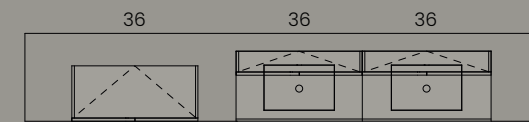

Wall units H 39
Veneered wood - Olmo Sabbia
finish with lines

Base units H 30 1/2
Melamine - Bianco finish
with groove

Open space units H 30 1/2
Veneered wood - Olmo Sabbia
finish

Tall units H 84
Melamine - Bianco finish

PIANA NH BATH TECHNICAL DATA

Wall units H 36
Mirror finish

Tall glass units H 84
Aluminium frame - Bronze finish
and cannulated clear glass

Sink top in marble
Calacatta Gold

Shelf
Veneered wood - Olmo
Sabbia finish