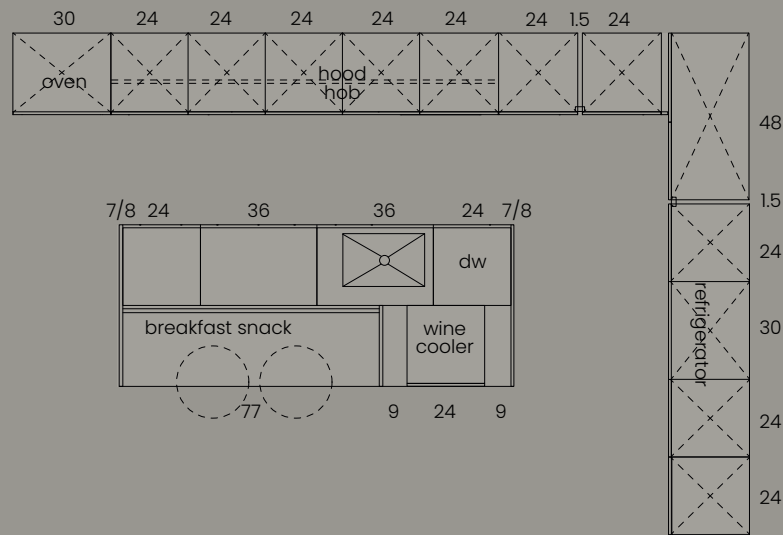

**W/A VENEERED WOOD
OLMO SABBIA**

**M/A MELAMINE
BIANCO**

02

**V/A VENEERED WOOD
OLMO SABBIA**

**LA/A MATT LACQUERED
BIANCO NEVE**

**MIRROR
GLASS**

PIANA NH KITCHEN TECHNICAL DATA

Over columns H 24
Veneered wood - Olmo Sabbia finish

Wall units H 39
Veneered wood - Olmo Sabbia
finish with lines