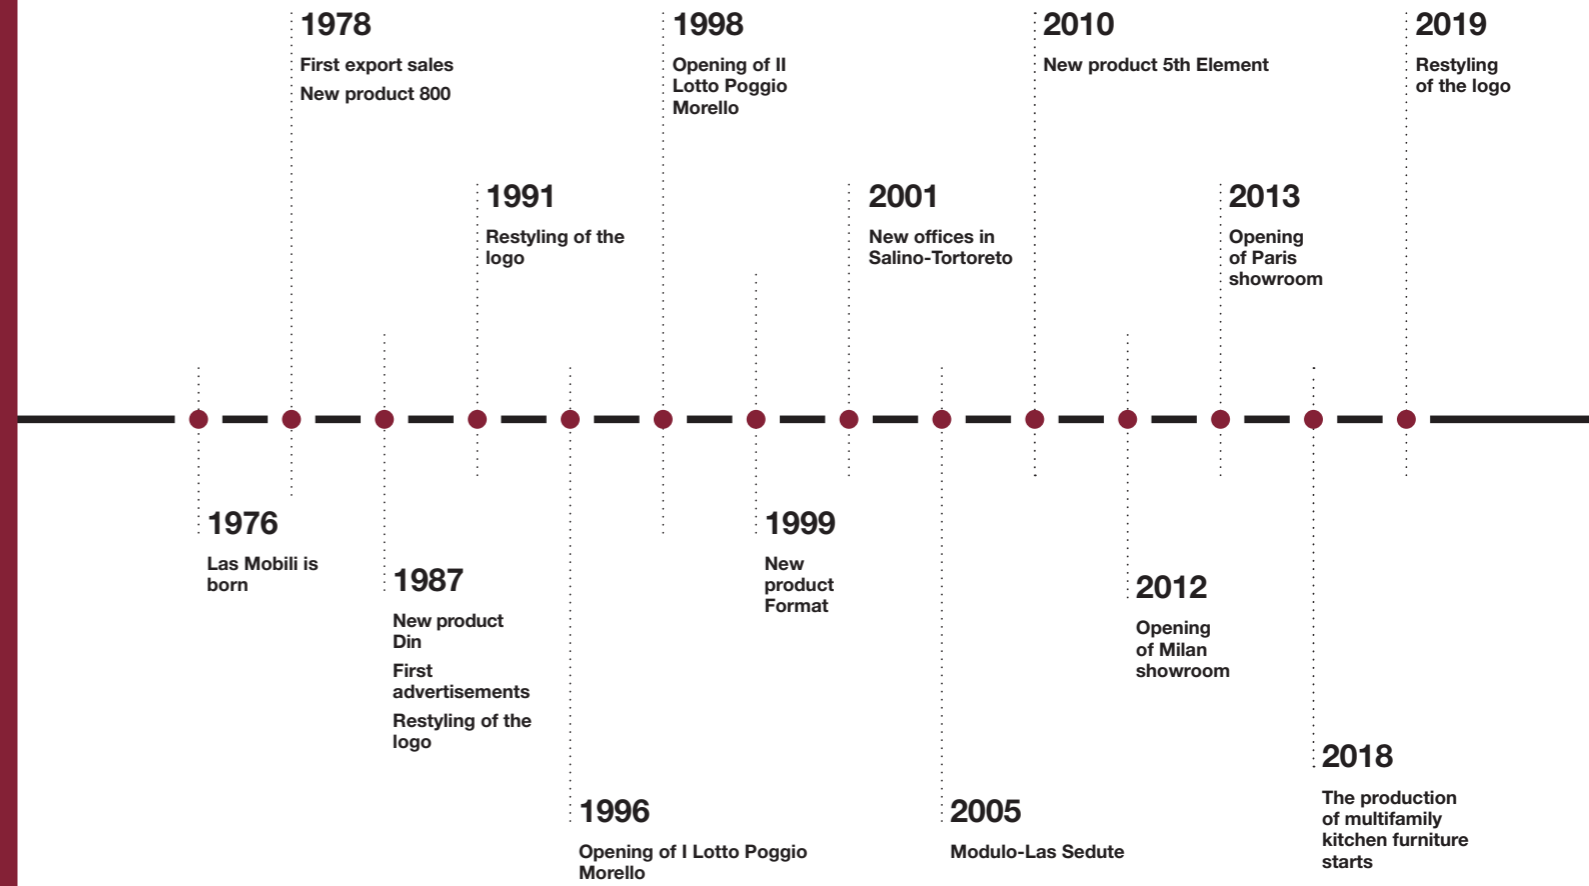

# AN ENTREPRE- NEURIAL PROFILE MARKED BY EXCELLENCE

from/  
**1976**

Las' story is one of passion and ambition. The unstoppable emotion of two generations of entrepreneurs and their desire to stand out have inspired half a century of history of furniture. Las has embraced, with clairvoyant and unrelenting dedication, the stylistic evolution of its products and the technical evolution of manufacturing processes. A story highlighted by success and fulfilment.

Las production is entirely carried out in the 3 production units of Tortoreto, in central Italy, between the sea and steep mountains, in an area where a strong industrial tradition integrates with art and landscapes to generate a creative inspiring process. The renowned Italian style is the fruit of this stimulating approach which represents a synthesis between corporate brand and territorial brand. Las brings made-in-Italy into the world.