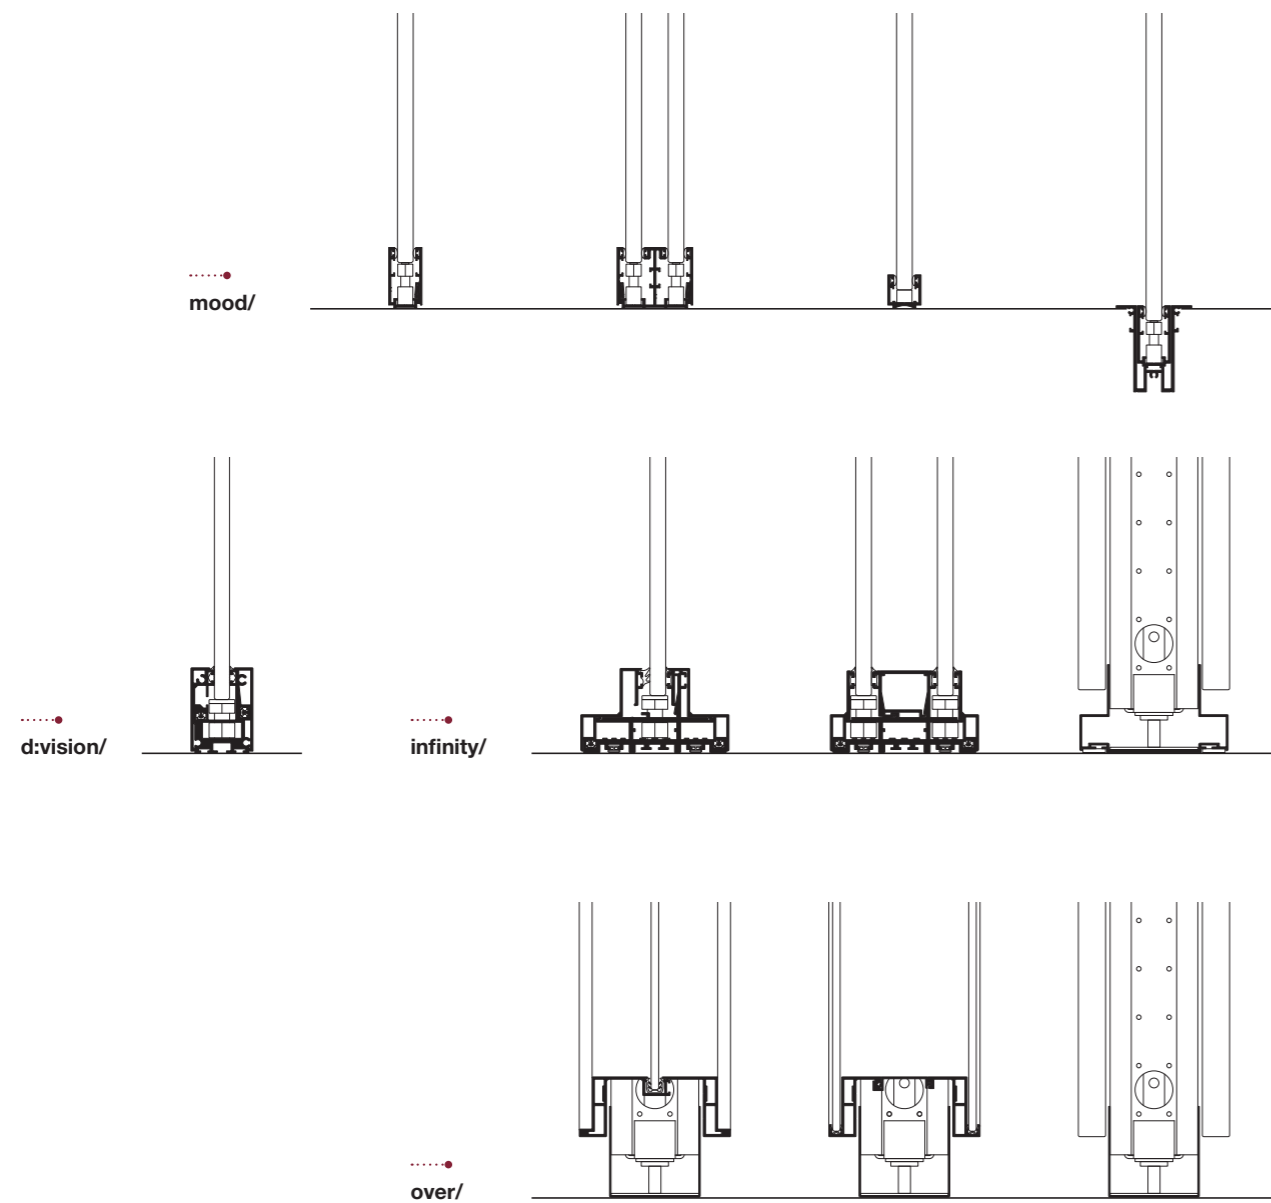

# partitions/

Aluminium profile storage area/

A perfect blend of industrial precision and craftsmen's care. Design meets architecture, generating a surprising process that integrates design, production and installation.