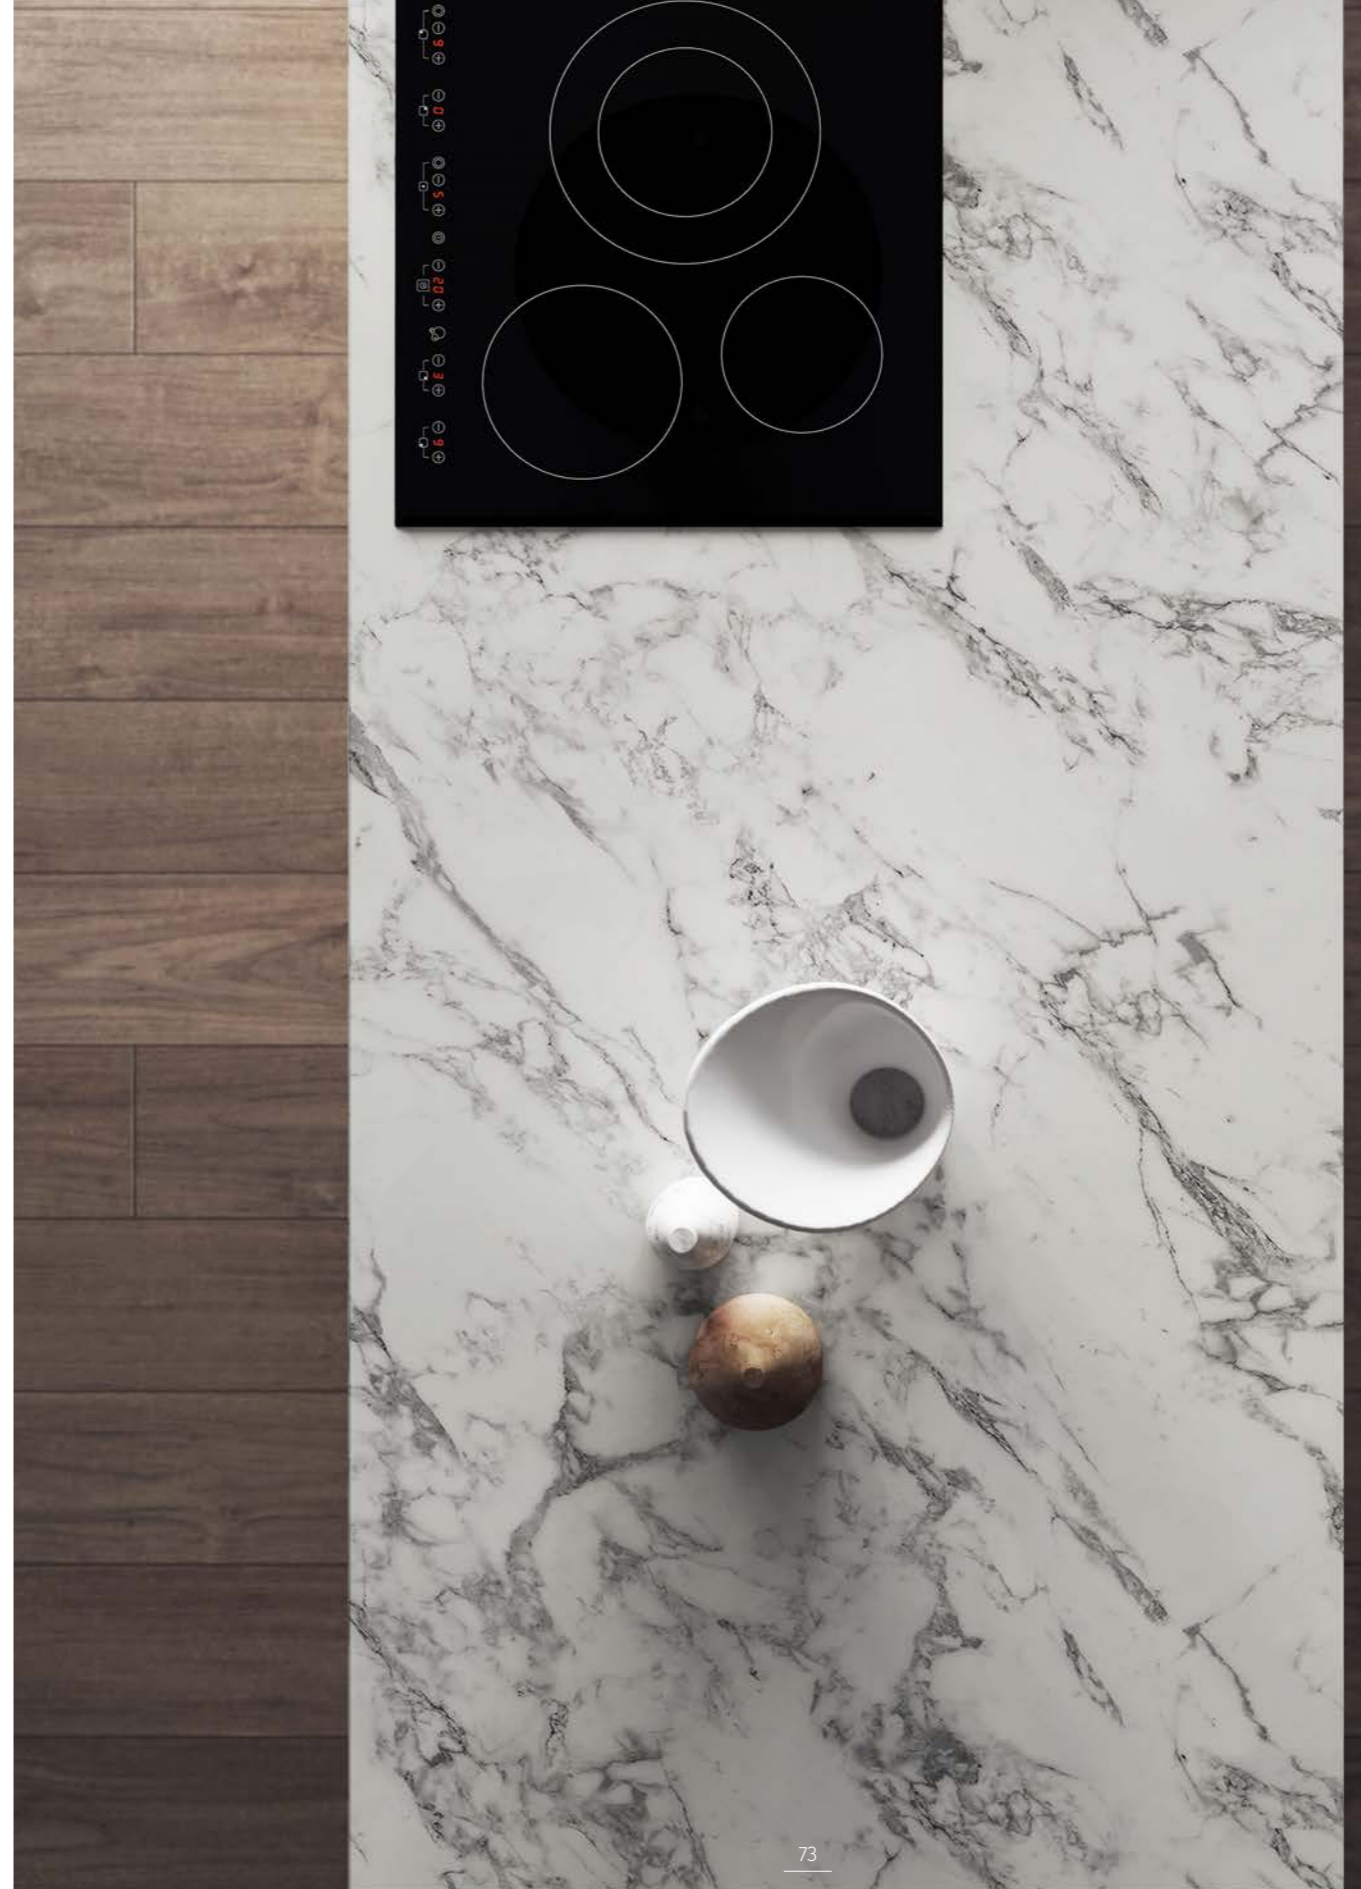

# Virgola

The style of this model it is an evolution of the simplicity of past traditions.

The island, is the main element of this kitchen. It is a perfect parallelepiped enriched by the material effect of its finish and by a central open space built in it.

Detail of the steel wire internal accessory.

Above: pull out base cabinet for trash bin.

Below: detail of the Blum soft closing hinge.

A series of built in pantries completes the geometry of the space.

Above: detail of the tall unit door with the special handle built in running vertical.

Below: detail of the shaped door running horizontal.

Island counter entirely made in laminate finish MARMO BIANCO IBLA.

Open space in LAQUERED HIGH GLOSS CAFFE' built in the island.

Backside of the counter with laminate bases in MARMO BIANCO IBLA available in various dimensions.