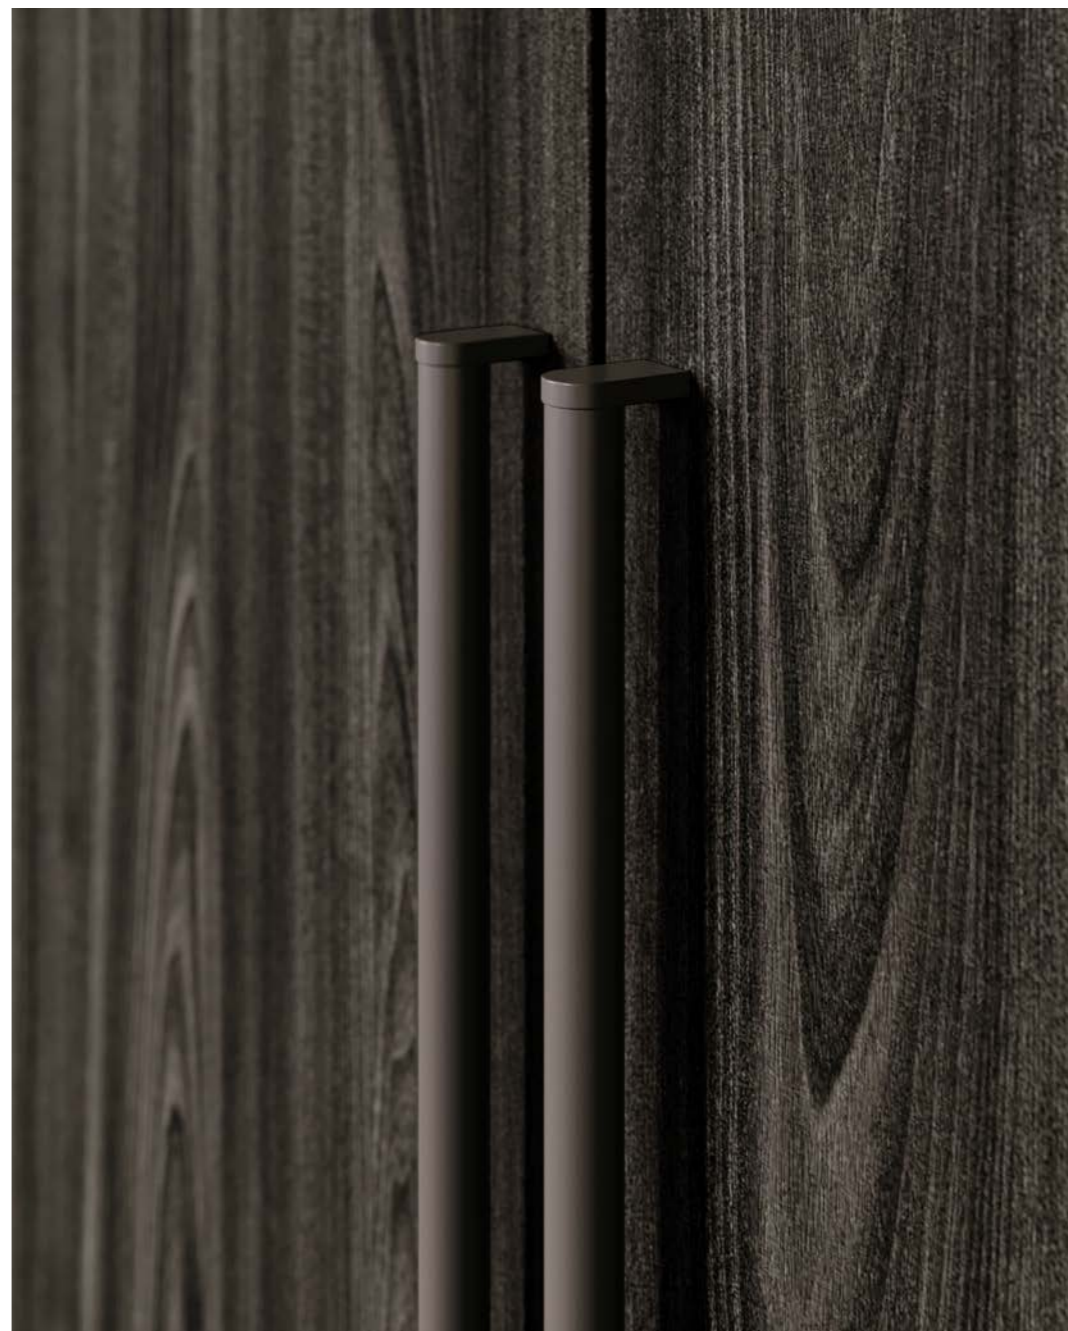

Vetta

Its lines make an ascent movement almost as to symbolize that passionate longing people had in the past.

The unique design of the thick counter brings out the massive island.

Above: the groove flat profile matches the door color creating a nice monochrome effect.

On the left: system of accessories directly integrated in to the door.

Above: detail of the handles.

Double depth island counter for storage and snacks. Soft closing full extension drawers in laminate finish CEMENTO PIETRA.