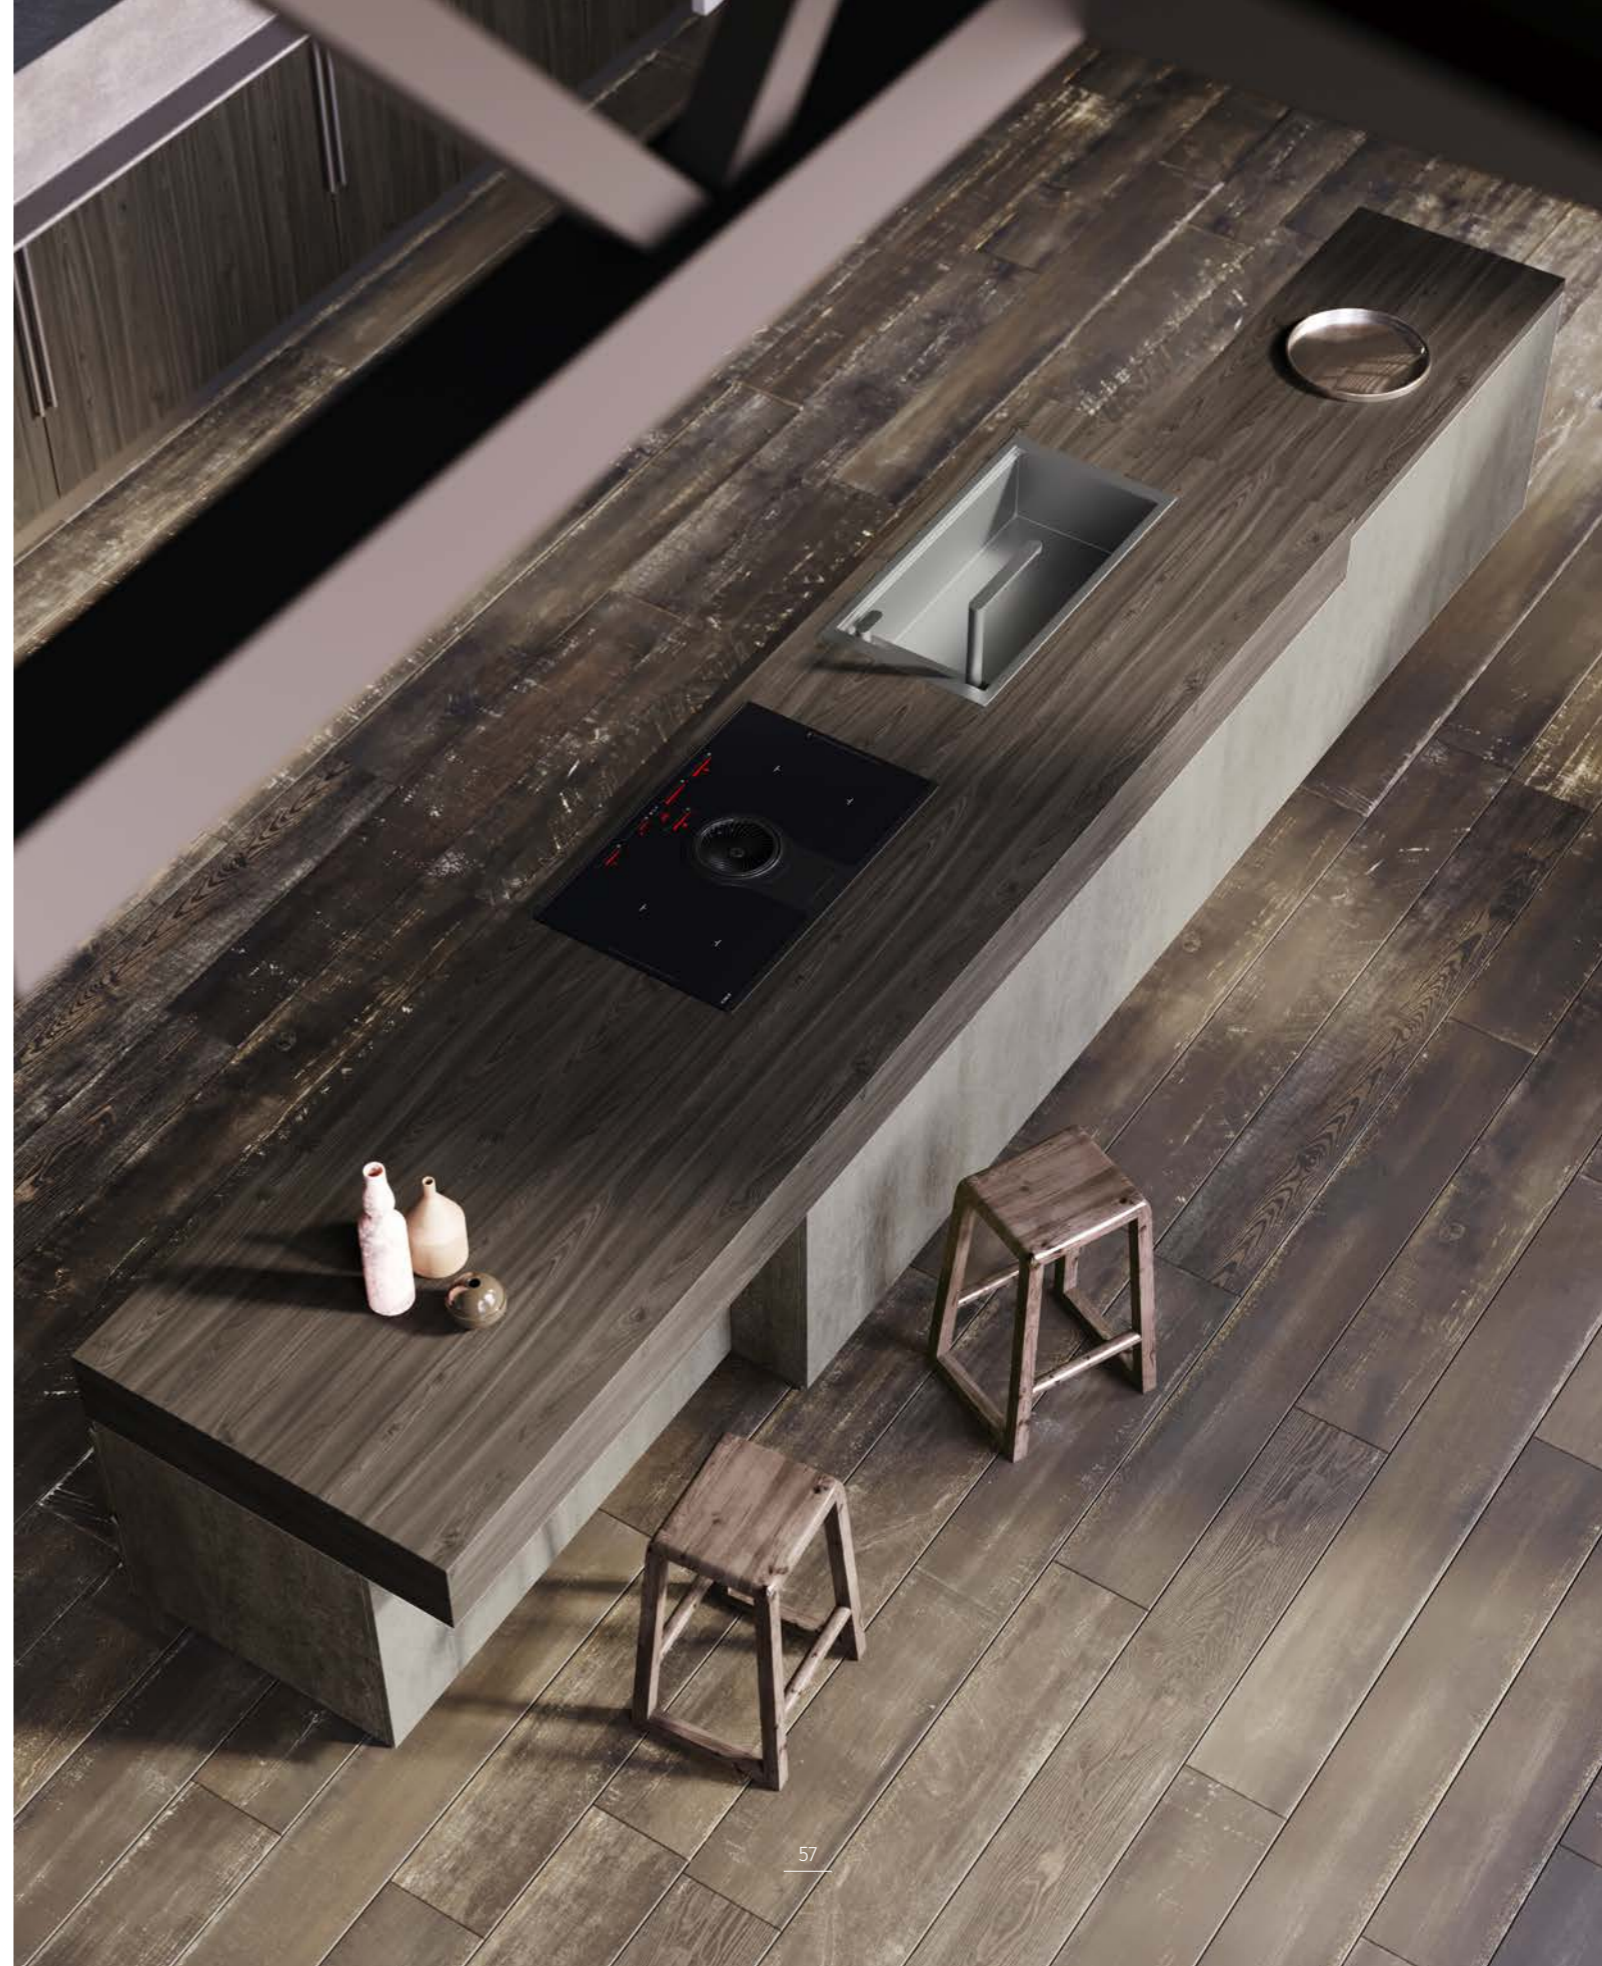

Vetta

Its lines make an ascent movement almost as to symbolize that passionate longing people had in the past.

The unique design of the thick counter brings out the massive island.

Above: the groove flat profile matches the door color creating a nice monochrome effect.

On the right: internal of the drawer, with recycling trash bins.

An elegant glass frame door with wooden shelves complete the design.

Detail of the handle of the glass frame door and of the wooden shelves.

On the left: system of accessories directly integrated in to the door.

Above: detail of the handles.

Double depth island counter for storage and snacks. Soft closing full extension drawers in laminate finish CEMENTO PIETRA.