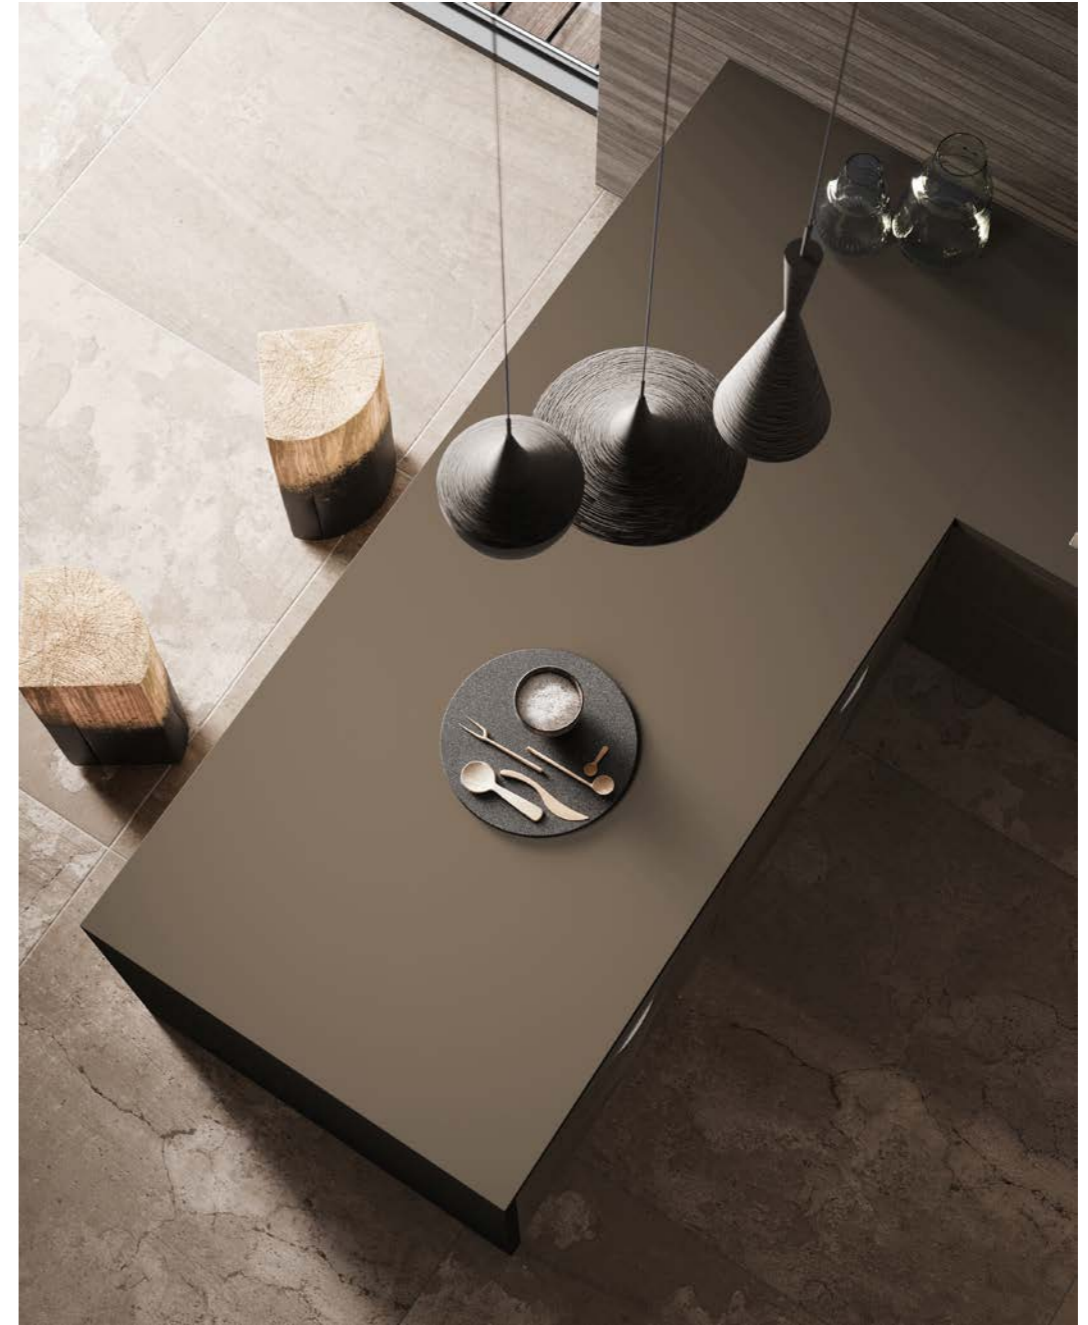

Quadra

Make the traditional modern. Taking this principle, the model QUADRA aim is to create continuity with ways of being and doing in the past.

The symmetry of the door frames is interrupted by an open space.

Lift-up opening system of the wall cabinet unit.

Deep counter for the snack peninsula.

The contrast between the material and colour of countertop and underlying panels make the peninsula design stand out even more.

The special handle on the door frame gives the model identity and freshness.

Wall cabinets h 18 inches finishing FANGO MATT with lift up opening system.

Drawer bases with wooden doors finish OLMO SBIANCATO. Frame width 2 inches (50 mm), handle type SEGNO.