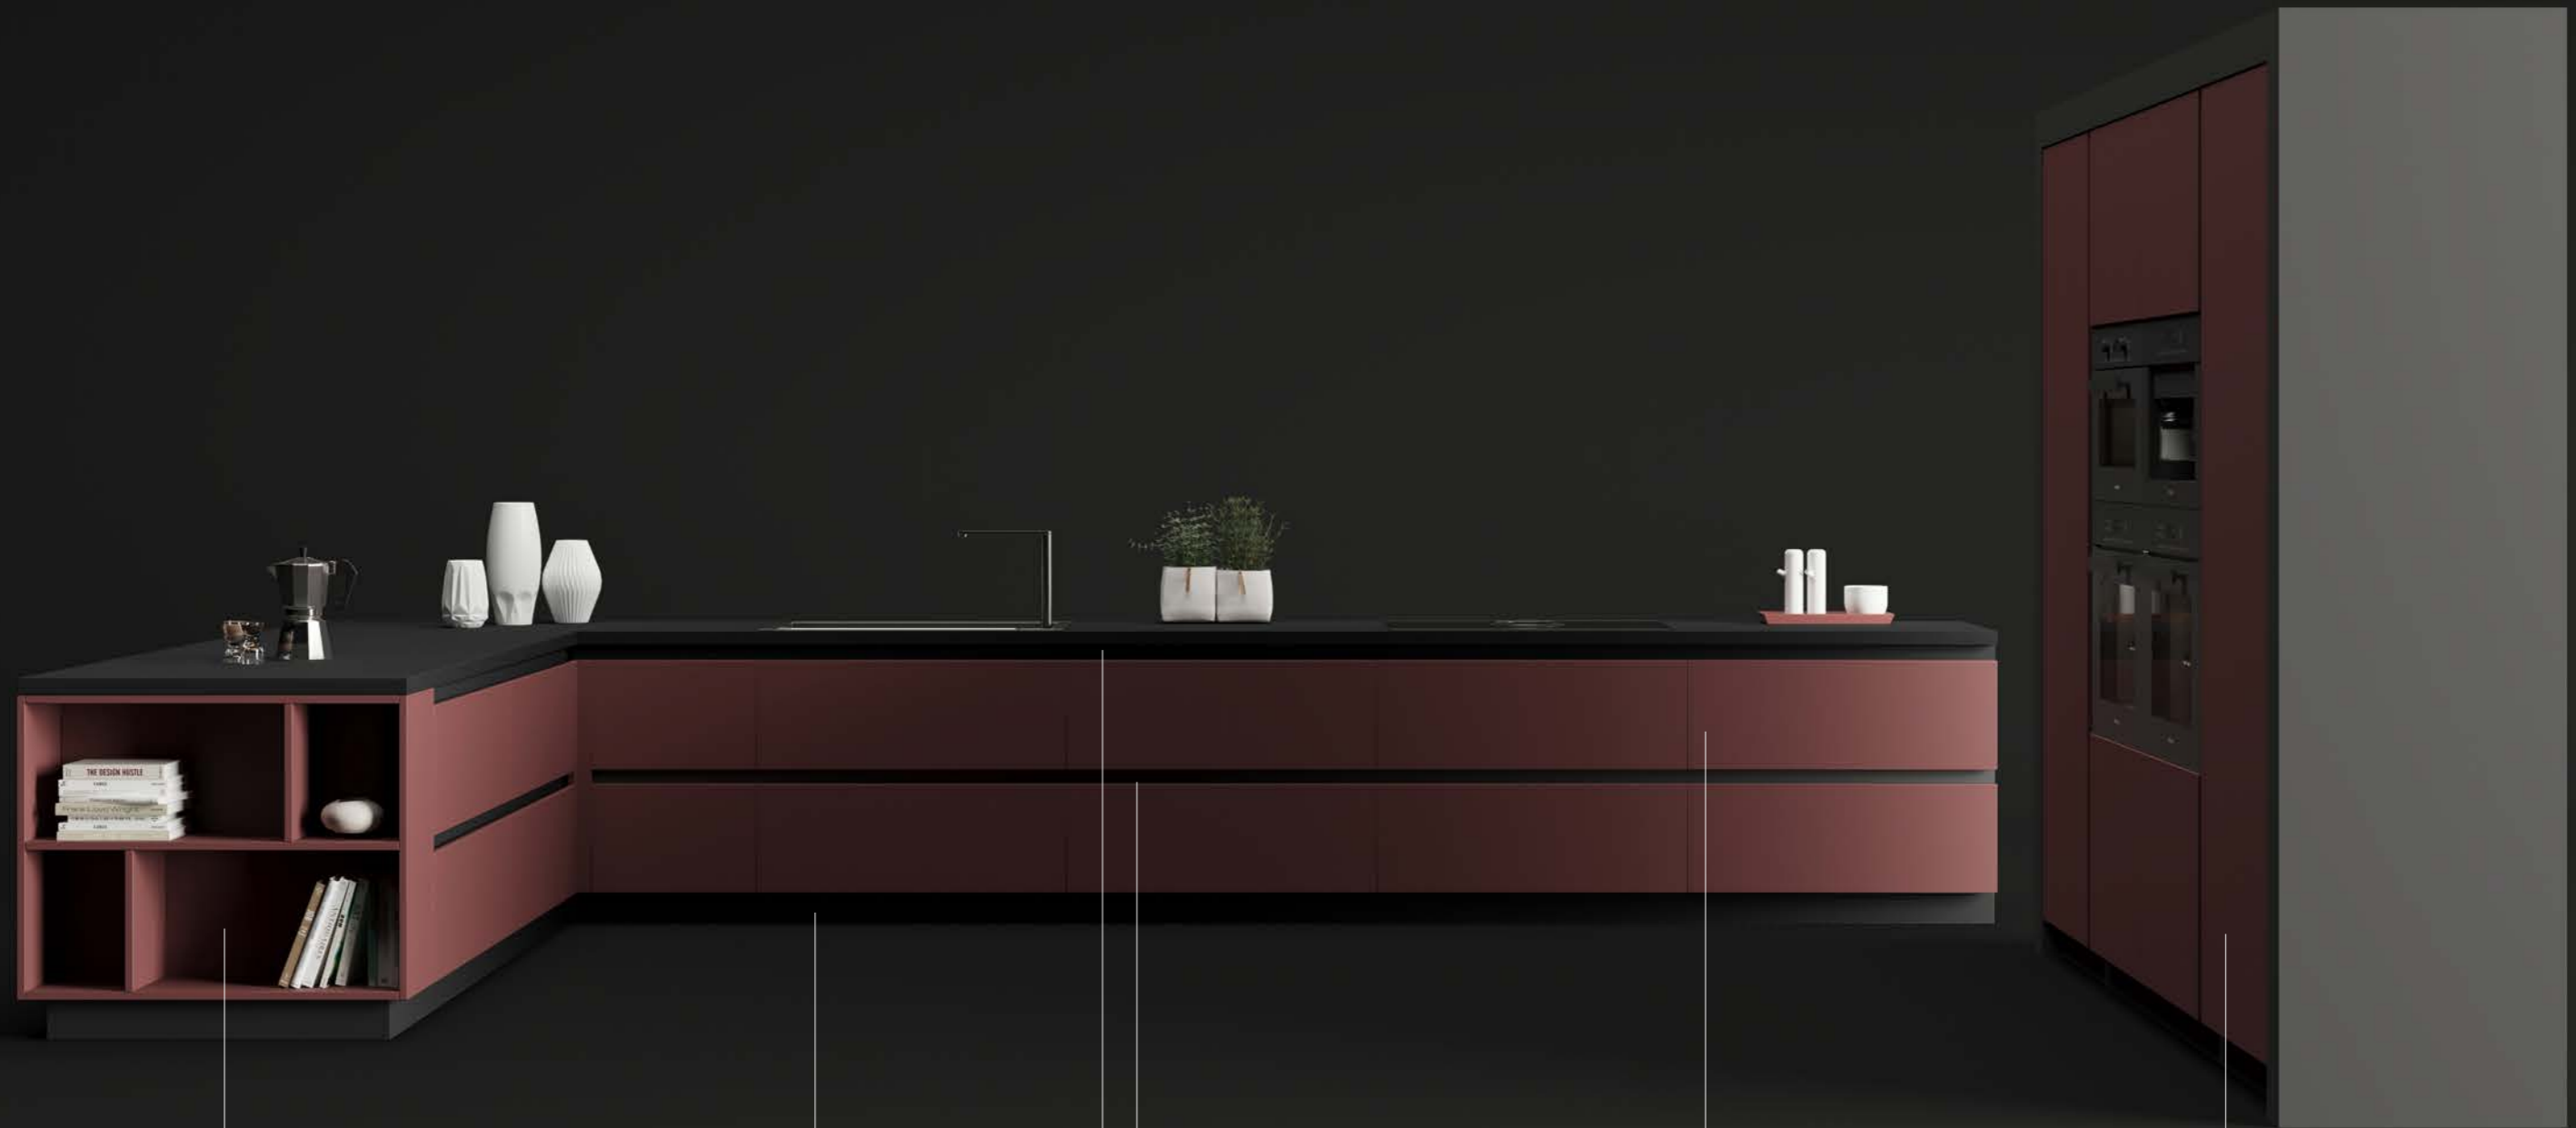

Piana NH

The NH version brings out the minimalistic design of Piana through the absence of visible opening systems. A program in which the linearity is a symbol for the simple cooking from the past.

Fresh lightness: simmetric drawers's base design harmoniously blend with the vertical tall units.

Above: detail of the drawer with a squared internal structure and a series of “intelligent” accessories.

On the right: a wide and practical counter overlies the useful open base.

The system of tall units is designed and compliant to host a wide international offer of kitchen appliances.

Above: bookcase with shelves included the Piana collection.

Below: detail of open drawers.

Equipped pull out pantry.

Open base monochrome space peninsula.

Waterproof toekick plinth black lacquered.

Black lacquered aluminium profile matching with the toekick.

Series of drawers handleless opening, full extension, depth 21 $\frac{1}{8}$ inches (550 mm) load capacity 1058 Oz (35 Kg) finishing FENIX AMARANTO.

Pantry system in finishing FENIX AMARANTO. Pull out doors with internal accessories matching the cabinet colour.