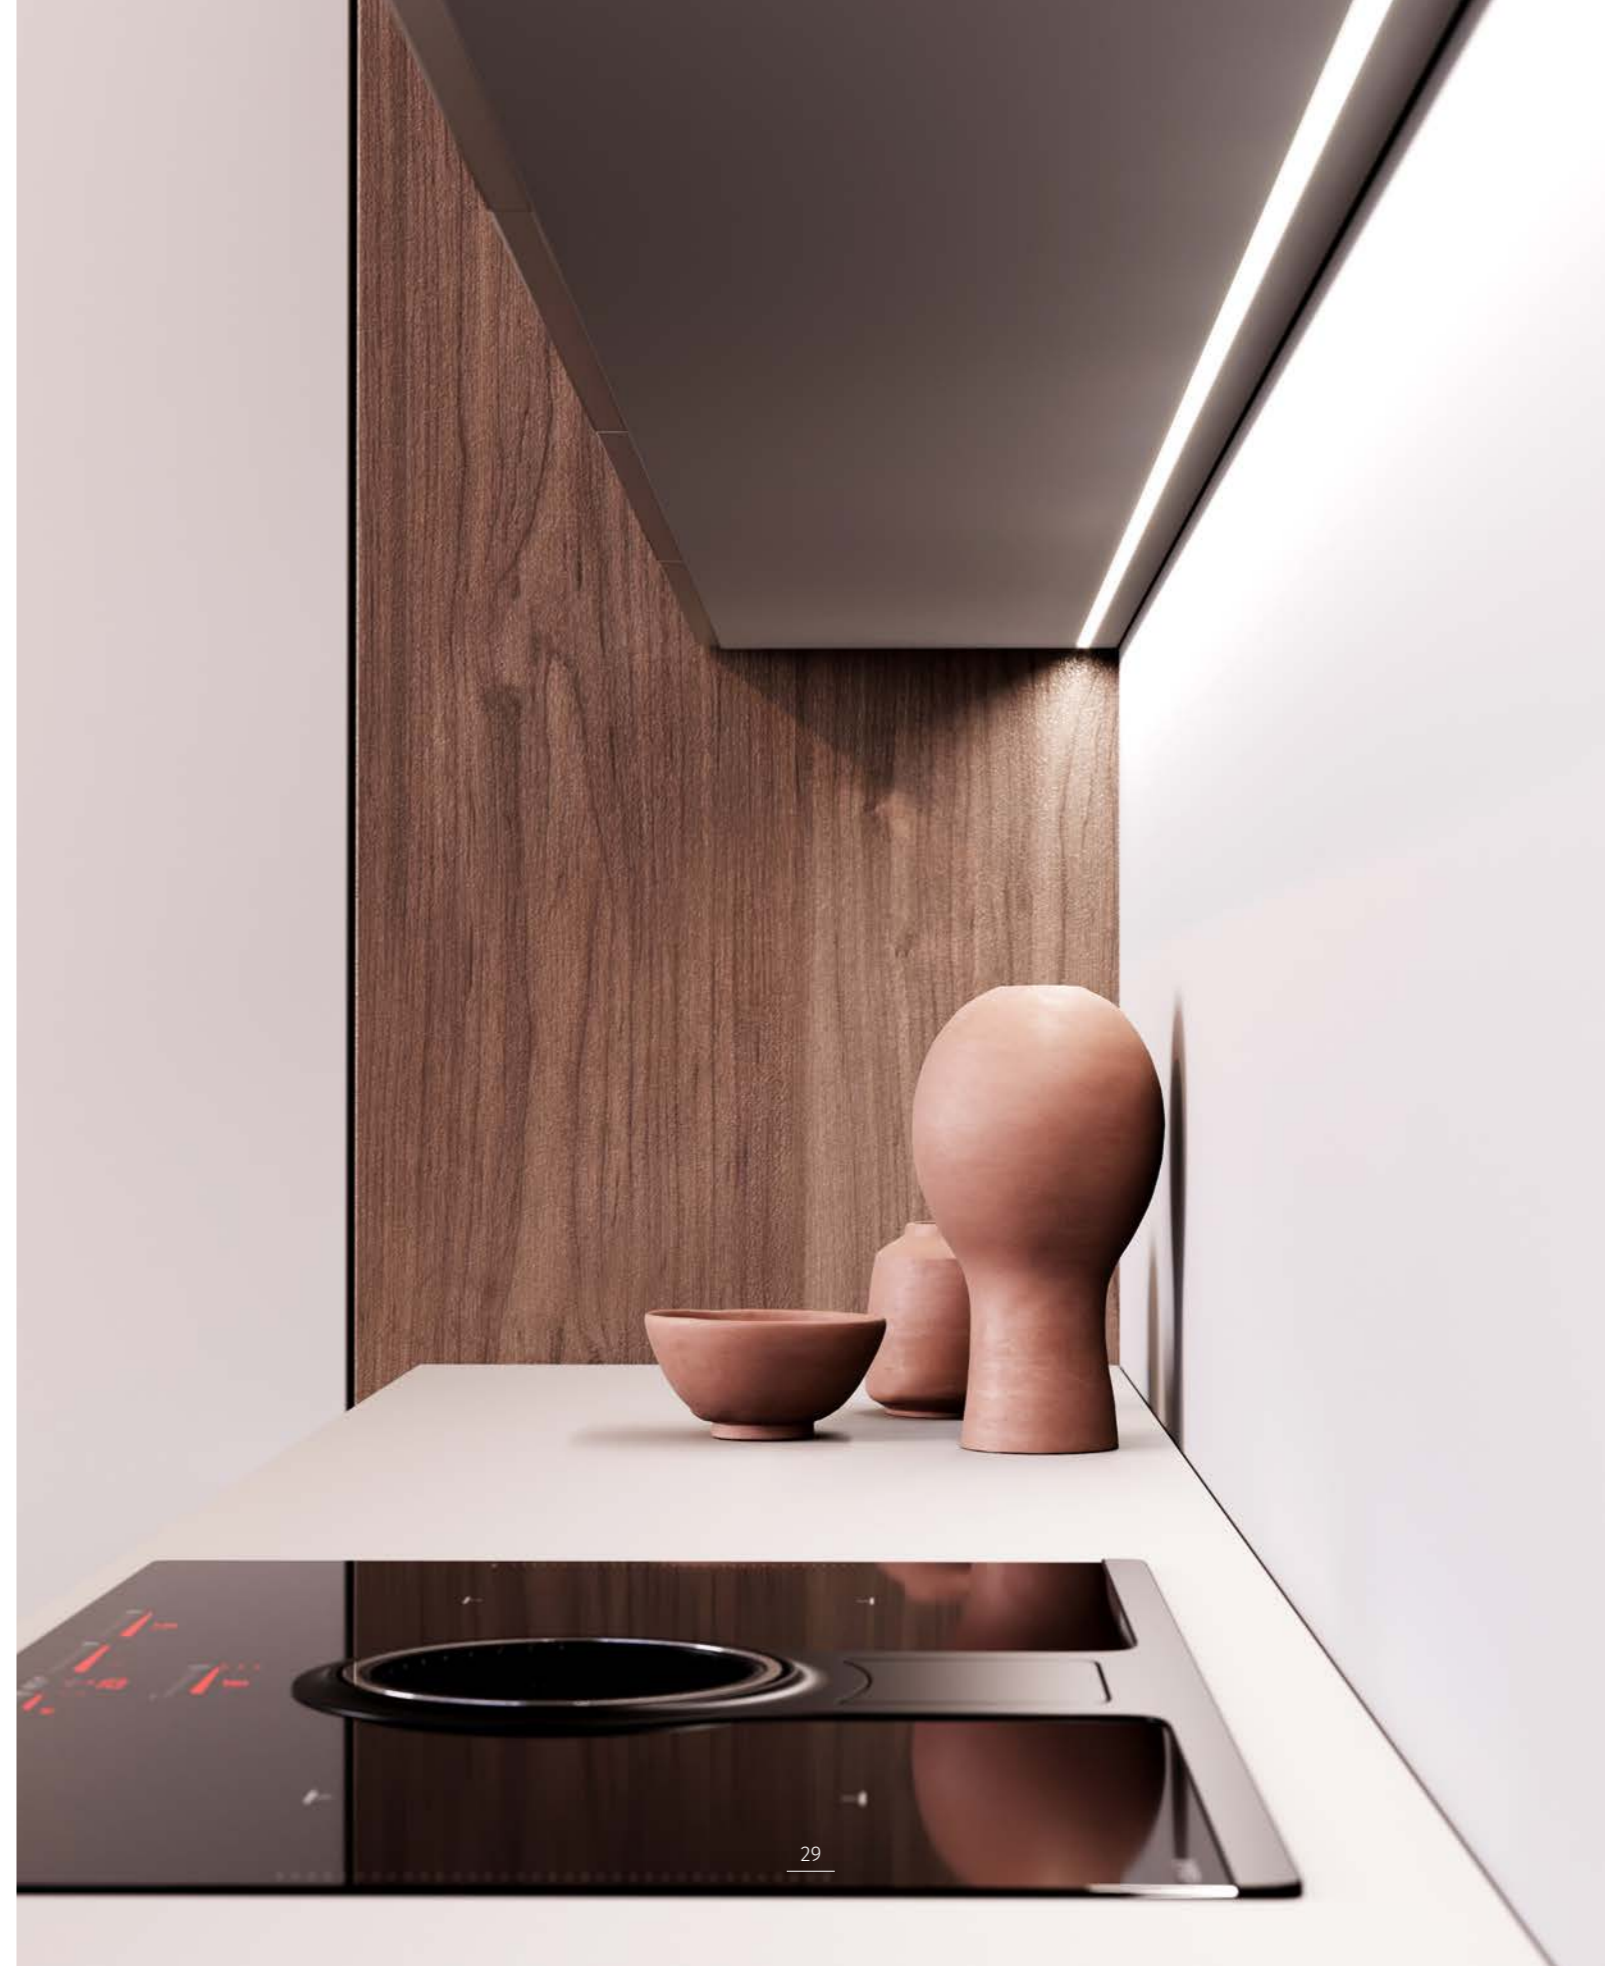

Piana

Simple.

That is the style which defines the entire Piana program, reminiscing the simplicity of food preparation in the past.

A wide island module designed with a workspace where it is possible to store, prepare and consume food.

Practical storage accessories giving order and functionality to the pantries.

On the left: the elegant handle overlying the door enables the opening of BLUM full extension drawers.

Above: the tall unit also has a pull out opening system where the storage trays are secured in the door.

Above: internal glass shelves with integrated led lights, along with an elegant door, aluminium frame and glass, ensure lightness, transparency and brightness.

On the right: the counter is enlightened by the integrated led lights on top.