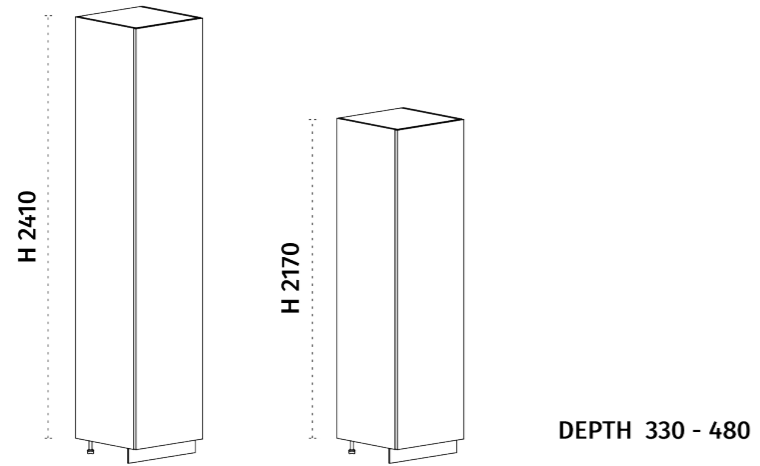

Tall units (mm)