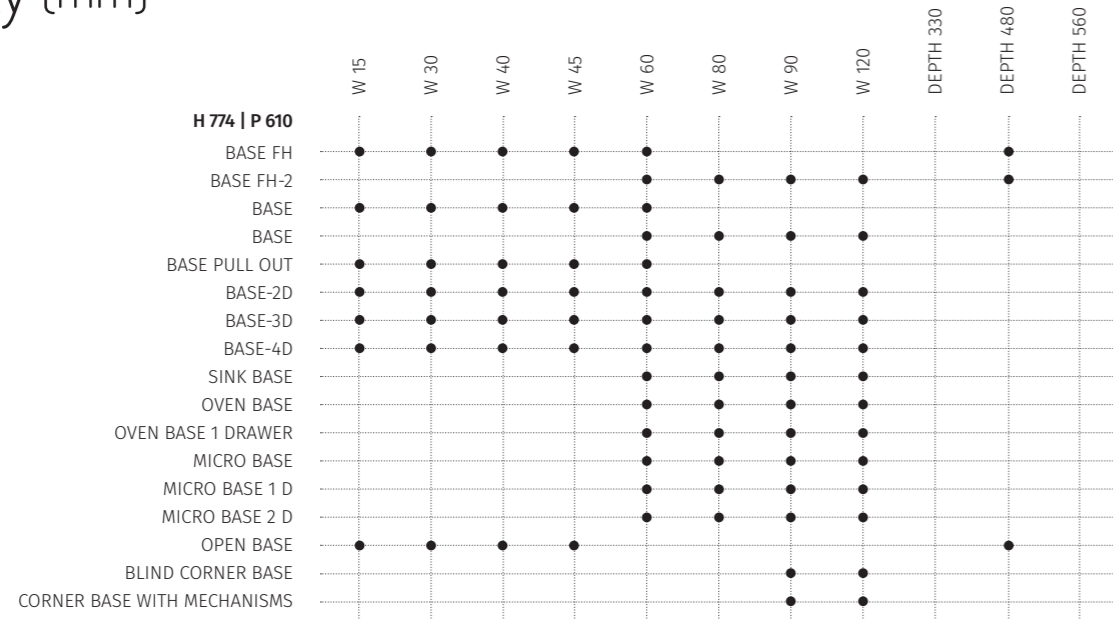

# Modularity (mm)

## TALL UNITS

# Modularity (inches)

# Bases (mm)

DEPTH 330 - 560