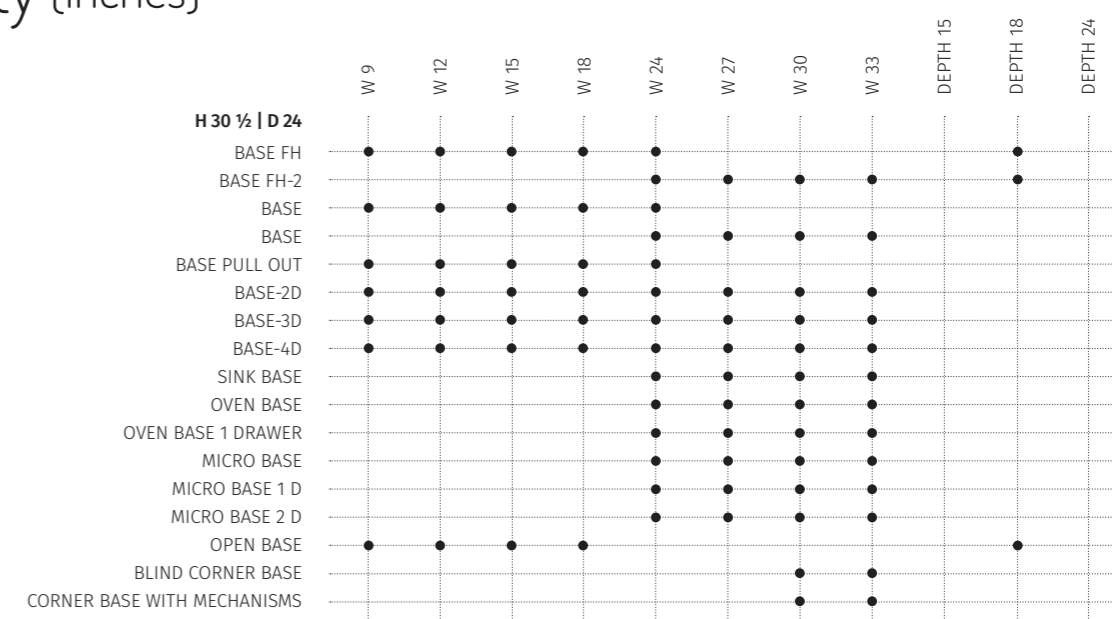

TALL UNITS

Modularity (inches)

WALL CABINETS BASES